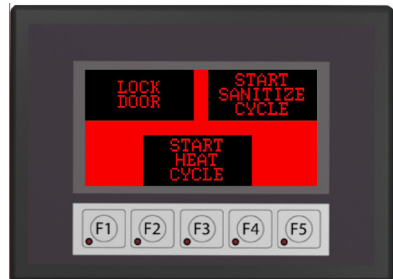

ENTER

ACCESS CODE

PRESS ENTER

**SELECT
START HEAT
CYCLE**

This will last 90 minutes.

This card is a reminder on how to operate the ZONO. Please read the manual before using. Failure to follow instructions in the manual can result in serious injury or death.

Lock

1

**REACH
INSIDE**

**PRESS
GREEN
BUTTON**

2

CLOSE DOOR

**ENTER
ACCESS CODE**

PRESS ENTER

3

**SELECT
LOCK
DOOR**

*This card is a reminder on how to operate the ZONO. Please read the manual before using.
Failure to follow instructions in the manual can result in serious injury or death.*

For any issues or questions please contact: